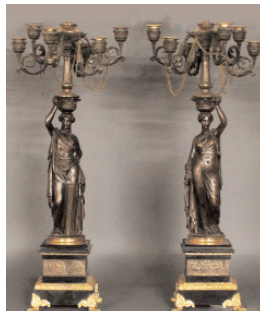

French 19th Cent. Bronze Candleabras