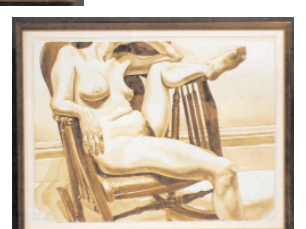

Philip Pearlstein (b.1924), sepia on paper, signed & dated 1975, 23 3/4" x 29 1/2"