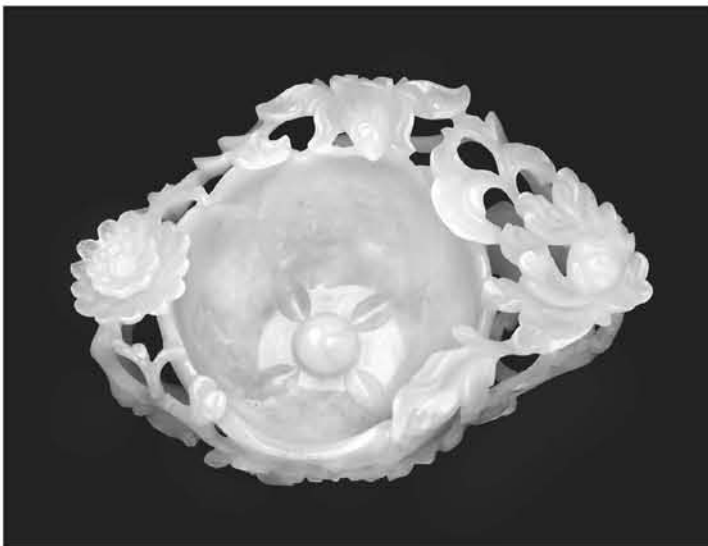

Large Ming blue and white 'lotus' jar
WANLI PERIOD
Previously of the Sir Alfred Beatty Collection
\$3,000-5,000

Full color catalogues available for \$30
Color images of every lot will be available ten days
before the sale at www.freemansauction.com